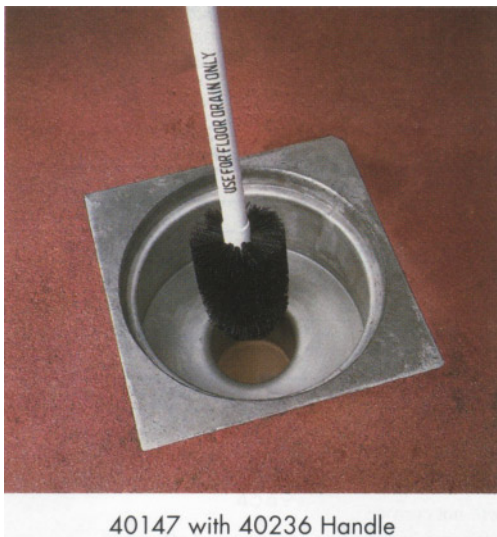

FLOOR SQUEEGEES

- non-marking red gum rubber for heavy duty use on large floor areas with medium flexibility
- select from straight or curved heavy duty steel frames; Straight Frames (40076, 40077) are for general floor care; 40086 curved Frame is excellent for cleaning large uneven surfaces
- color: designated by (00)

Prod. No.	Description	Case	Case Pack	Case Wt.	Case Cube
40075	18" Straight Steel/Red Gum Squeegee	6 ea	12 ea	12.00/0.80	
40103	18" Red Gum Refill		12 ea	6.96/0.20	
40076	24" Straight Steel/Red Gum Squeegee	6 ea		15.00/1.00	
40104	24" Re Gum Refill		12 ea	9.00/0.20	
40077	36" Straight Steel/Red Gum Squeegee	6 ea		22.00/1.50	
40086	36" Curved steel/Red Gum Squeegee	6 ea		22.00/1.50	
40097	36" Red gum Refill		12 ea	12.96/0.30	

FLOOR DRAIN BRUSHES

- special female threaded handle accepts floor drain brushes only to prevent use with other cleaning handles and eliminate cross-contamination
- heavy duty drain brush fits floor drains in food preparation and walk-in cooler areas
- long lasting Polypropylene bristles and plastic handle (sold separately) stand up to rugged use
- "USE FOR FLOOR DRAIN ONLY" is prominently imprinted in English and Spanish on the plastic drain handle (sold separately) to prevent contact with food and serving utensils
- color: designated by (00)