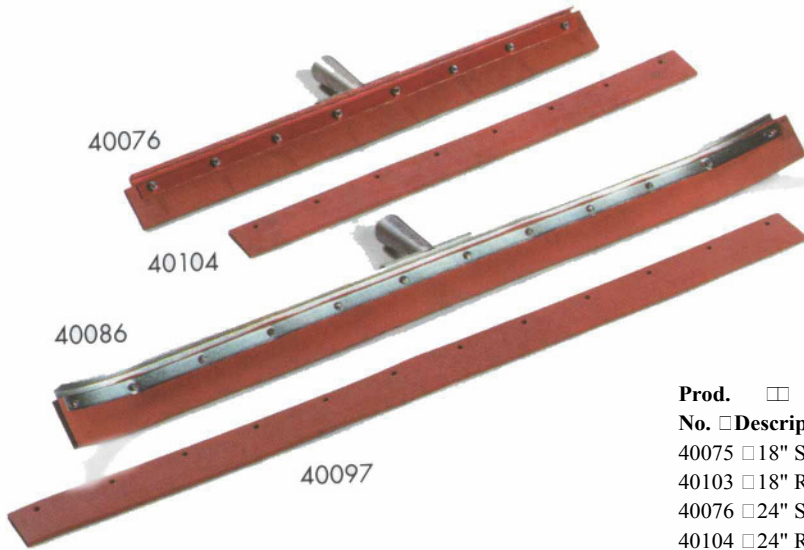

FLOOR SQUEEGEES

- non-marking red gum rubber for heavy duty use on large floor areas with medium flexibility
- select from straight or curved heavy duty steel frames; Straight Frames (40076, 40077) are for general floor care; 40086 curved Frame is excellent for cleaning large uneven surfaces
- color: designated by (00)

Prod. No.	Description	Case	Case Pack	Case Wt.	Case Cube
40075	18" Straight Steel/Red Gum Squeegee	6 ea	12 ea	12.00/0.80	
40103	18" Red Gum Refill		12 ea	6.96/0.20	
40076	24" Straight Steel/Red Gum Squeegee	6 ea		15.00/1.00	
40104	24" Re Gum Refill		12 ea	9.00/0.20	
40077	36" Straight Steel/Red Gum Squeegee	6 ea		22.00/1.50	
40086	36" Curved steel/Red Gum Squeegee	6 ea		22.00/1.50	
40097	36" Red gum Refill		12 ea	12.96/0.30	

FLOOR DRAIN BRUSHES

- special female threaded handle accepts floor drain brushes only to prevent use with other cleaning handles and eliminate cross-contamination
- heavy duty drain brush fits floor drains in food preparation and walk-in cooler areas
- long lasting Polypropylene bristles and plastic handle (sold separately) stand up to rugged use
- "USE FOR FLOOR DRAIN ONLY" is prominently imprinted in English and Spanish on the plastic drain handle (sold separately) to prevent contact with food and serving utensils
- color: designated by (00)

Prod. No.	Description	Case	Case Pack	Case Wt.	Case Cube
40146	Plastic Block Brush w/ Polypropylene Bristles - 3" D	6 ea		3.72/0.31	
40147	Plastic Block Brush w/ Polypropylene Bristles - 4" D	6 ea		2.52/0.40	
41093	Plastic Block Brush w/ Polypropylene Bristles - 5" D	6 ea		3.00/0.75	
40148	Plastic Block Brush w/ Polypropylene Bristles - 6" D	6 ea		3.48/1.10	