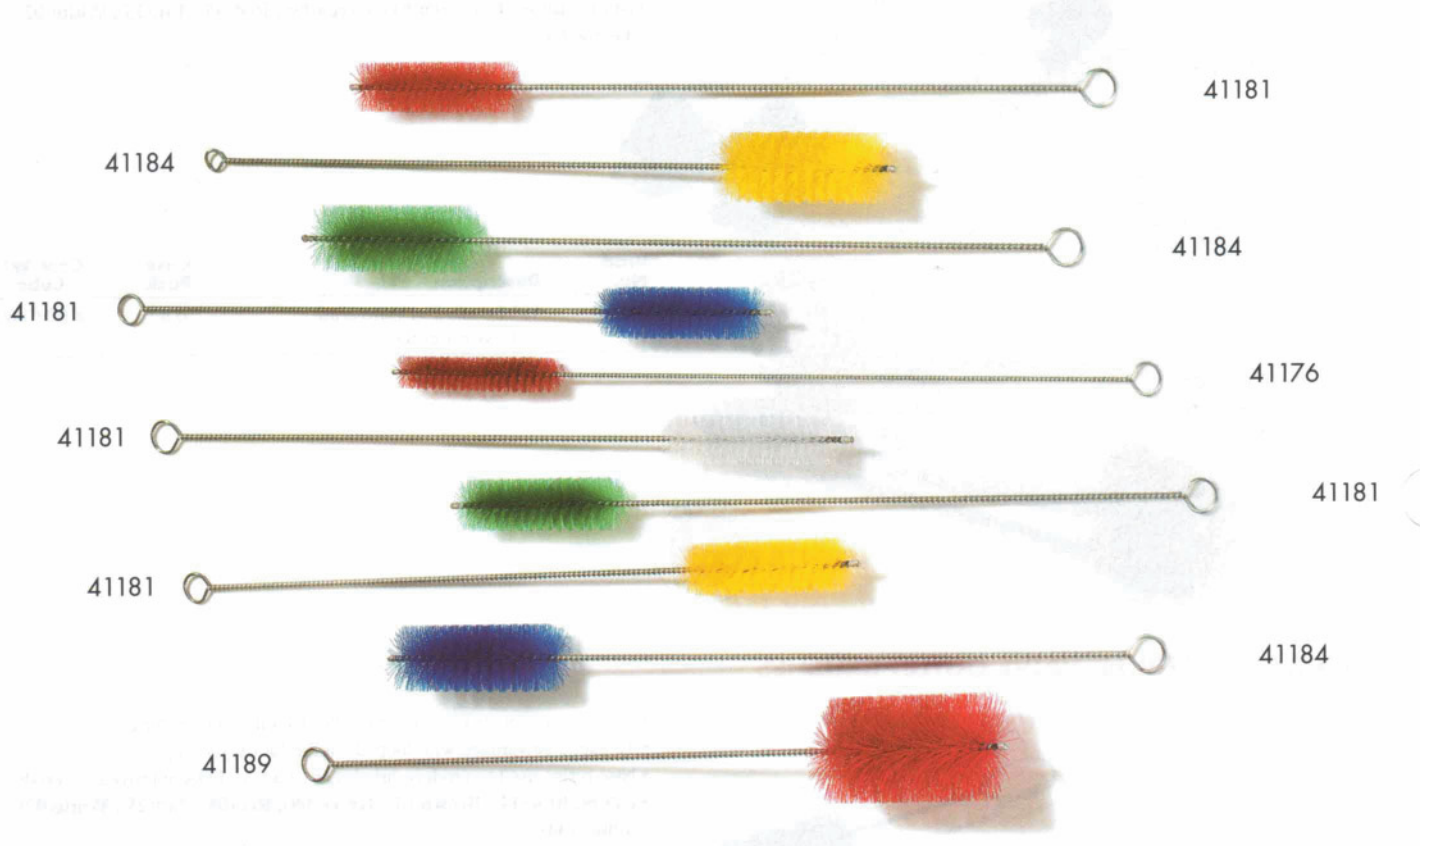

### SPARTA® SPECTRUM® TYGON TUBING PIPE BRUSHES

- designed to clean all types, sizes, and lengths of tubing
- sanitary Polyester bristles are twisted in flexible galvanized wire to effectively clean tubing
- base resins used to produce bristles are made of FDA approved materials
- colors: Blue(14), Brown(01), Green(09), Red(05), Tan(25), White(02), Yellow(04)
- 40179, 41178, 41179, 41180, 41182, 41183, 41186, 41187, 41188, 41191, 41192, 41193 in White(00) only

Prod. No.	Description	Case Pack	Case Wt. Cube
<b>1" DIAMETER TYGON TUBING PIPE BRUSHES</b>			
41176	24" Brush w/Polyester Bristles	12 ea	2.04/0.40
40177	36" Brush w/Polyester Bristles	12 ea	3.00/0.50
41178	48" Brush w/Polyester Bristles	12 ea	3.96/0.50
41179	60" Brush w/Polyester Bristles	12 ea	5.04/0.50
41180	72" Brush w/Polyester Bristles	12 ea	9.00/0.50

Prod. No.	Description	Case Pack	Case Wt. Cube
<b>1-1/2" DIAMETER TYGON TUBING PIPE BRUSHES</b>			
41181	24" Brush w/Polyester Bristles	12 ea	3.00/0.40
40178	36" Brush w/Polyester Bristles	12 ea	3.96/0.50
41182	48" Brush w/Polyester Bristles	12 ea	3.96/0.50
41183	60" Brush w/Polyester Bristles	12 ea	5.04/0.50
40179	72" Brush w/Polyester Bristles	12 ea	9.00/0.50

Prod. No.	Description	Case Pack	Case Wt. Cube
<b>2" DIAMETER TYGON TUBING PIPE BRUSHES</b>			
41184	24" Brush w/Polyester Bristles	12 ea	2.04/0.40
41185	36" Brush w/Polyester Bristles	12 ea	3.96/0.50
41186	48" Brush w/Polyester Bristles	12 ea	3.96/0.50
41187	60" Brush w/Polyester Bristles	12 ea	5.04/0.50
41188	72" Brush w/Polyester Bristles	12 ea	9.00/0.50