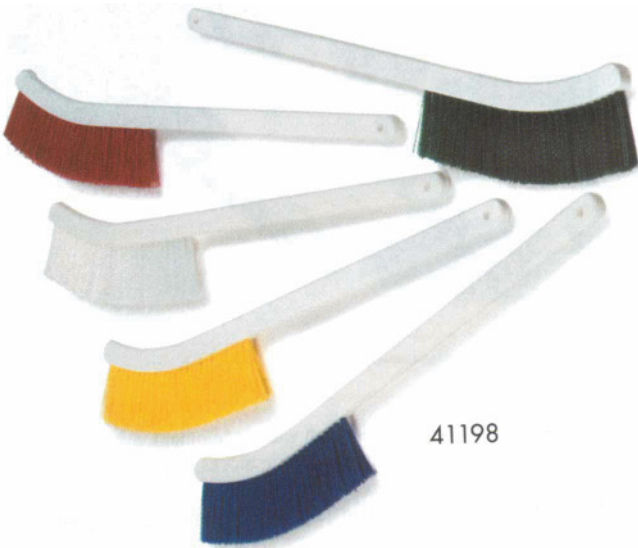

SPARTA® SPECTRUM® COUNTER BRUSHES

- 40480 offers soft Polyester bristles et into 13" plastic block handle for easy washing and quick drying
- 41372 has DuoSet™ bristles staple set and epoxy set into 13" plastic handle for the ultimate in sanitation
- base resins used to produce blocks and bristles are made of FDA approved materials
- colors: Blue(14), Brown (01), Green(09), Red(05), Tan(5), White(02), Yellow(04)

Prod. No.	Description	Case Pack	Case Wt.	Case Cube
40480	8" Plastic Handle counter Brush w/Polyester Bristles	12 ea	8.04/1.30	
41372	8" Plastic Handle Counter Brush w/DuoSet™ Polyester Bristles	12 ea	9.24/1.30	

SPARTA® SPECTRUM® WAND BRUSHES

- radiator style brush with long, narrow shape cleans counter tops, between equipment and counter tops, refrigerator coils, conveyor belts, and other hard-to-reach narrow places
- slip resistant, durable 24" plastic handle will not crack or splinter
- base resins used to produce blocks and bristles are made of FDA approved materials
- colors: Blue(914), Brown(01), green(09), Red(05), tan(25), White(02), Yellow(04)

Prod. No.	Description	Case Pack	Case Wt.	Case Cube
41198	24" Spectrum® Wand Brush w/Polyester Bristles	12 ea	4.80/0.40	

SPARTA® SPECTRUM® TILE & GROUT BRUSH

- Sparta® Spectrum® tile & Grout Brush with molded-in scraper is a dual purpose brush that can be held in your hand or used with a handle in two different positions for effectively removing stubborn stains from grouted tile
- recommend use with 40225 Sparta® Spectrum® Self-Locking Flex-Tip™ Fiberglass handle; sold separately
- base resins used to produce blocks and bristles are made of FDA approved materials
- color: Blue(14), Green(09), Red(05), White(02), Yellow(04)