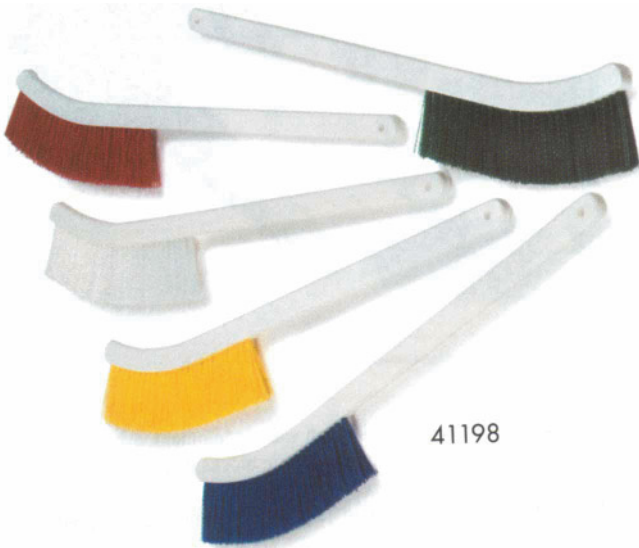

SPARTA® SPECTRUM® COUNTER BRUSHES

- 40480 offers soft Polyester bristles et into 13" plastic block handle for easy washing and quick drying
- 41372 has DuoSet™ bristles staple set and epoxy set into 13" plastic handle for the ultimate in sanitation
- base resins used to produce blocks and bristles are made of FDA approved materials
- colors: Blue(14), Brown (01), Green(09), Red(05), Tan(5), White(02), Yellow(04)

Prod. No.	Description	Pack	Case	Case Wt.
40480	8" Plastic Handle counter Brush w/Polyester Bristles	12 ea	8.04/1.30	
41372	8" Plastic Handle Counter Brush w/DuoSet™ Polyester Bristles	12 ea	9.24/1.30	

SPARTA® SPECTRUM® WAND BRUSHES

- radiator style brush with long, narrow shape cleans counter tops, between equipment and counter tops, refrigerator coils, conveyor belts, and other hard-to-reach narrow places
- slip resistant, durable 24" plastic handle will not crack or splinter
- base resins used to produce blocks and bristles are made of FDA approved materials
- colors: Blue(914), Brown(01), green(09), Red(05), tan(25), White(02), Yellow(04)

Prod. No.	Description	Pack	Case	Case Wt.
41198	24" Spectrum® Wand Brush w/Polyester Bristles	12 ea	4.80/0.40	

SPARTA® SPECTRUM® TILE & GROUT BRUSH

- Sparta® Spectrum® tile & Grout Brush with molded-in scraper is a dual purpose brush that can be held in your hand or used with a handle in two different positions for effectively removing stubborn stains from grouted tile
- recommend use with 40225 Sparta® Spectrum® Self-Locking Flex-Tip™ Fiberglass handle; sold separately
- base resins used to produce blocks and bristles are made of FDA approved materials
- color: Blue(14), Green(09), Red(05), White(02), Yellow(04)