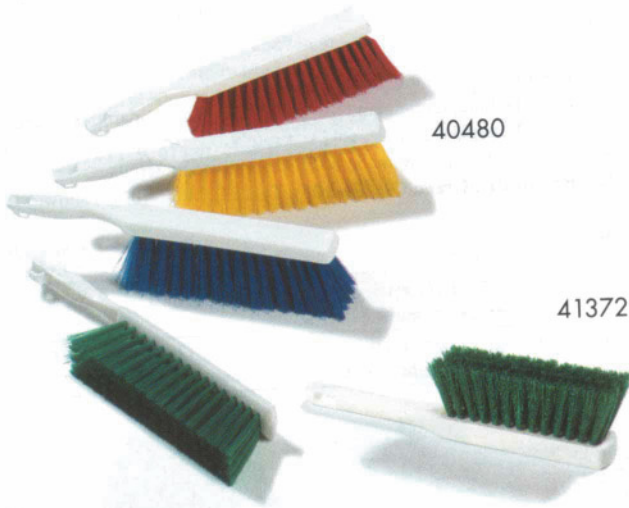

SPARTA® SPECTRUM® COUNTER BRUSHES

- 40480 offers soft Polyester bristles et into 13" plastic block handle for easy washing and quick drying
- 41372 has DuoSet™ bristles staple set and epoxy set into 13" plastic handle for the ultimate in sanitation
- base resins used to produce blocks and bristles are made of FDA approved materials
- colors: Blue(14), Brown (01), Green(09), Red(05), Tan(5), White(02), Yellow(04)

Prod. No.	Description	Pack	Case	Case Wt.
40480	8" Plastic Handle counter Brush w/Polyester Bristles	12 ea	8.04/1.30	
41372	8" Plastic Handle Counter Brush w/DuoSet™ Polyester Bristles	12 ea	9.24/1.30	

SPARTA® SPECTRUM® WAND BRUSHES

- radiator style brush with long, narrow shape cleans counter tops, between equipment and counter tops, refrigerator coils, conveyor belts, and other hard-to-reach narrow places
- slip resistant, durable 24" plastic handle will not crack or splinter
- base resins used to produce blocks and bristles are made of FDA approved materials
- colors: Blue(914), Brown(01), green(09), Red(05), tan(25), White(02), Yellow(04)

Prod. No.	Description	Pack	Case	Case Wt.
41198	24" Spectrum® Wand Brush w/Polyester Bristles	12 ea	4.80/0.40	

SPARTA® SPECTRUM® TILE & GROUT BRUSH

- Sparta® Spectrum® tile & Grout Brush with molded-in scraper is a dual purpose brush that can be held in your hand or used with a handle in two different positions for effectively removing stubborn stains from grouted tile
- recommend use with 40225 Sparta® Spectrum® Self-Locking Flex-Tip™ Fiberglass handle; sold separately
- base resins used to produce blocks and bristles are made of FDA approved materials
- color: Blue(14), Green(09), Red(05), White(02), Yellow(04)