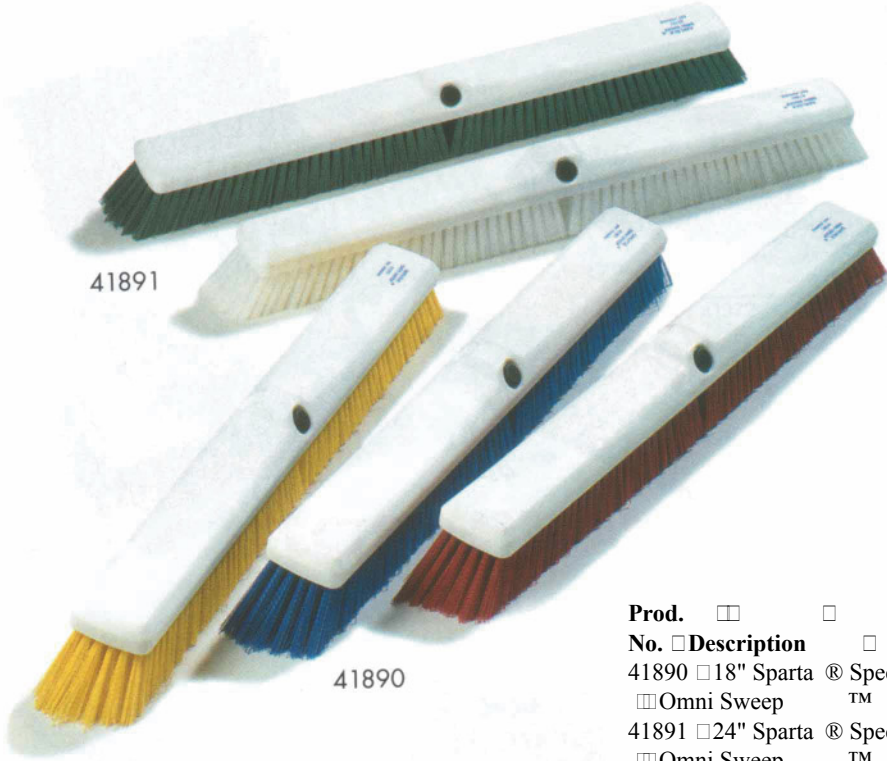

SPARTA® SPECTRUM® COLOUR-CODED OMNI SWEEP

- color-coded bristle floor sweep with patent-pending design
- unique sweep that combines the features of fine, medium, and heavy floor sweeps into one convenient, all purpose floor sweep
- hygienic plastic block is non-absorbent
- synthetic bristles have angled pitch for fast, effective sweeping on all types of floor surfaces
- short, heavy bristles in front easily sweep up heavy debris
- long, fin/medium bristles in back sweep fine dust and particles; can be used with sweeping compounds
- an ideal addition to any HACCP compliant program; use with the 40225 Sparta® Spectrum® Color-Coded Self Locking Flex-Tip™ Fiberglass Handle (sold separately)
- base resins used to produce blocks and bristles are made of FDA approved materials
- **Color: Blue(14), Green(09), Red(05), Yellow(04), and White(02)**

Prod. No.	Description	Case	Pack	Case	Wt.
41890	18" Sparta® Spectrum® Omni Sweep	12 ea		30.00/2.61	
41891	24" Sparta® Spectrum® Omni Sweep	12 ea		40.00/1.90	

SPARTA® SPECTRUM® COLOUR-CODED SQUEEGEES

- all plastic construction will not rust, safe to use on delicate tile and marble floors, helps prevent hazardous sparks when cleaning-up flammable fluids; great on even floor surfaces
- rigid gram provides easy removal and replacement of double blade foam cartridges without removing any screws or fasteners
- replaceable, closed cell double foam blades provide superior clean-off and are easily removed
- works with standard threaded handles for a secure fit
- use with Sparta® Spectrum® Self-Locking Flex-Tip™ Handle (40225) to support your HACCP program
- available in 5 colors for "zone isolation" to help prevent cross-contamination and can be used as part of a total HACCP compliance program
- **colors: Blue(14), Green(09), Red(05), White(02), Yellow(04)**
- **41615, 41612 Refills (00)**