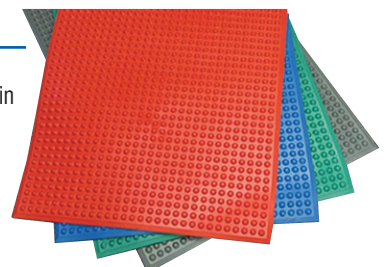

2" x 3"

Red	Blue	Green	Grey
198-2000	198-2001	198-2002	198-2003