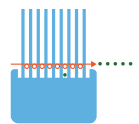

UST brushware