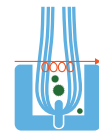

Drilled & stapled