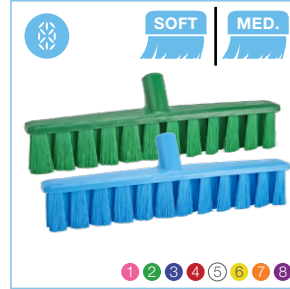

2914x
Vikan Angle Broom

2915x
Vikan 13" Push Broom

2916x
Vikan Split-Bristle Angle Broom

2920x
Vikan 20" Push Broom

3104x
Vikan 10" Upright Broom

3166x
Vikan 12" Upright Broom

3178x
Vikan 16" Fine Particle Push Broom

Deck Scrubs

- Deck scrubs, made to work with water and liquid cleaning agents, are ideal for scrubbing tough and stubborn messes.
- Waterfed Deck Scrubs (7041x and 7043x) allow a steady stream of water to move through the tool for superior cleaning power during scrubbing.
- The Narrow Flared Deck Scrub (7044x) has a distinct bristle pattern, allowing it to work well in difficult-to-reach and constrained areas. By applying firm downward pressure on the scrub, the bristles will reach and clean into awkward corners and recesses.
- Stiff bristles on the 12" Deck Scrub (7060x) and 19" Deck Scrub (7062x) provide a deep clean that removes tough debris on all types of floors; epoxy, tiles, cement, etc.
- The unique construction and pattern of the Bristle Security Units makes the UST Deck Scrub (7064x) very effective at scrubbing stubborn debris on both textured and smooth surfaces, particularly in high risk areas where hygiene is critical.