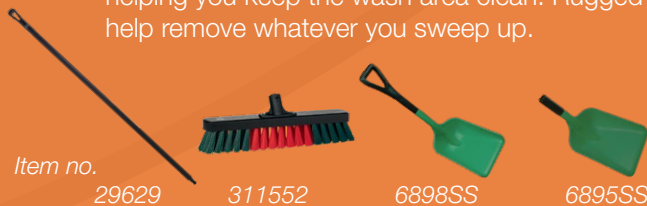

#3 Garage and shop maintenance

Our durable push brooms effectively move debris, helping you keep the wash area clean. Rugged shovels help remove whatever you sweep up.