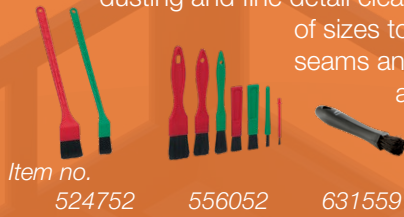

## #2 Wheels and rims

These high-quality brushes offer safe and effective cleaning and are especially suitable for removing stubborn dirt from wheels and rims

Item no.

525352

545252

525252

## #5 Interior detailing

The interior detail brushes make quick work of dusting and fine detail cleaning. With a variety of sizes to choose from, small seams and tricky recessed areas are easily accessible.

## #4 Exterior paint

Vikan's telescopic and ergonomic waterfed handles ensure effective and comfortable cleaning of vehicles. Fully adjustable to the user and the cleaning task, the handles have a range of 59–108 inches. Efficient, gentle, and easy, the angled brush head or the adjustable brush head for hard-to-reach areas can make quick work of cleaning tasks.