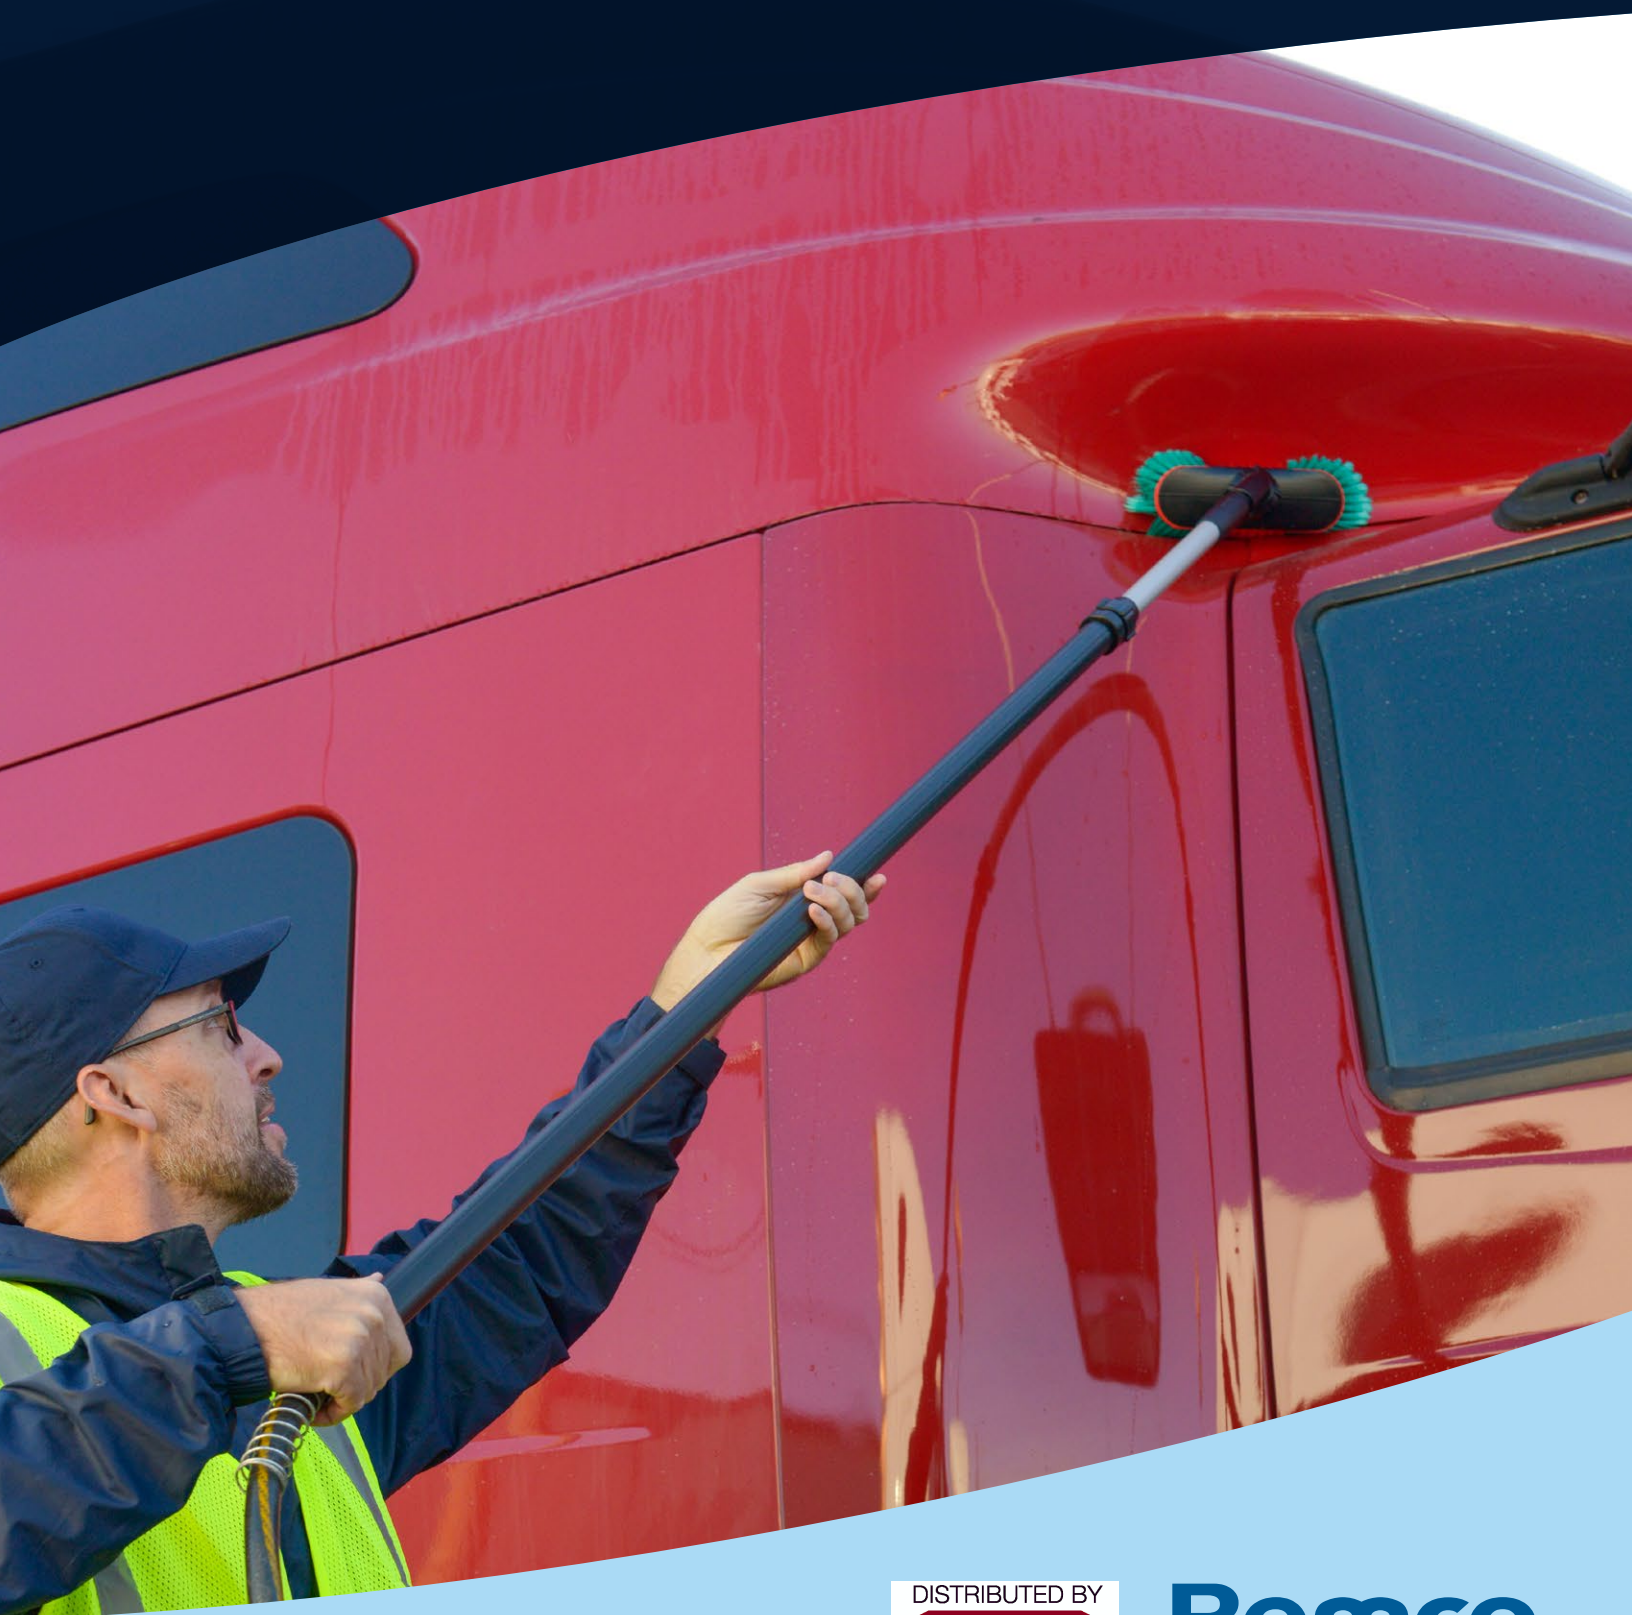

Advanced Cleaning Solutions for the Transport Industry

Vikan Transport Line

DISTRIBUTED BY
HARCO
ENTERPRISES LTD.
1-800-361-5361

Remco
a Vikan company