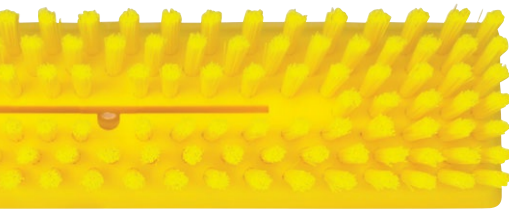

Stiff Waterfed Deck Scrub

Let the brush do the scrubbing

Vikan deck scrubs can optimize hygiene when the correct brush is used in relation to the task and floor type. By using the right Vikan deck scrub you can remove dirt and stains quickly and effectively so you do not have to compromise between hygiene and efficiency.

Select the right deck scrub for the job

Our range of deck scrubs cover all the needs for professional cleaning where hygiene is essential. To achieve the highest efficiency and hygiene, it is important to use the right deck scrub for the job. That is why Vikan offers a range of color-coded deck scrubs in varying bristle length, stiffness and angle in order to remove dirt and stains efficiently even in hard to reach areas.

Angled deck scrub