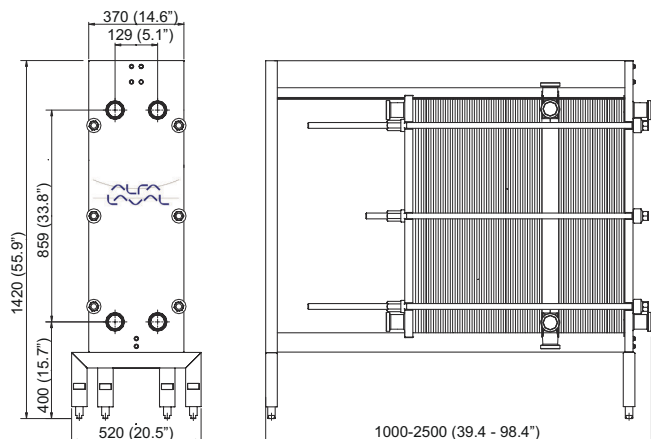

- Five-point alignment
- Corner guided alignment system
- Chocolate pattern distribution area
- T-bar roller
- Clip-on gasket

- Leak chamber
- Bearing boxes
- Fixed bolt head
- Key hole bolt opening
- Lock washer
- Pressure plate roller
- Interchangeable corners
- Adjustable feet
- 2-point feet support on column
- Tightening bolt cover

Dimensional drawing

Measurements mm (inches)

Technical data

Plates	Type	Free channel, mm (inches)
Clip 6	Single plate	4.0 (0.16)
Clip 6-G	Gemini (hygienic), Double wall	4.0 (0.16)
Clip 6-WS	WideStream	4.0 (0.16)